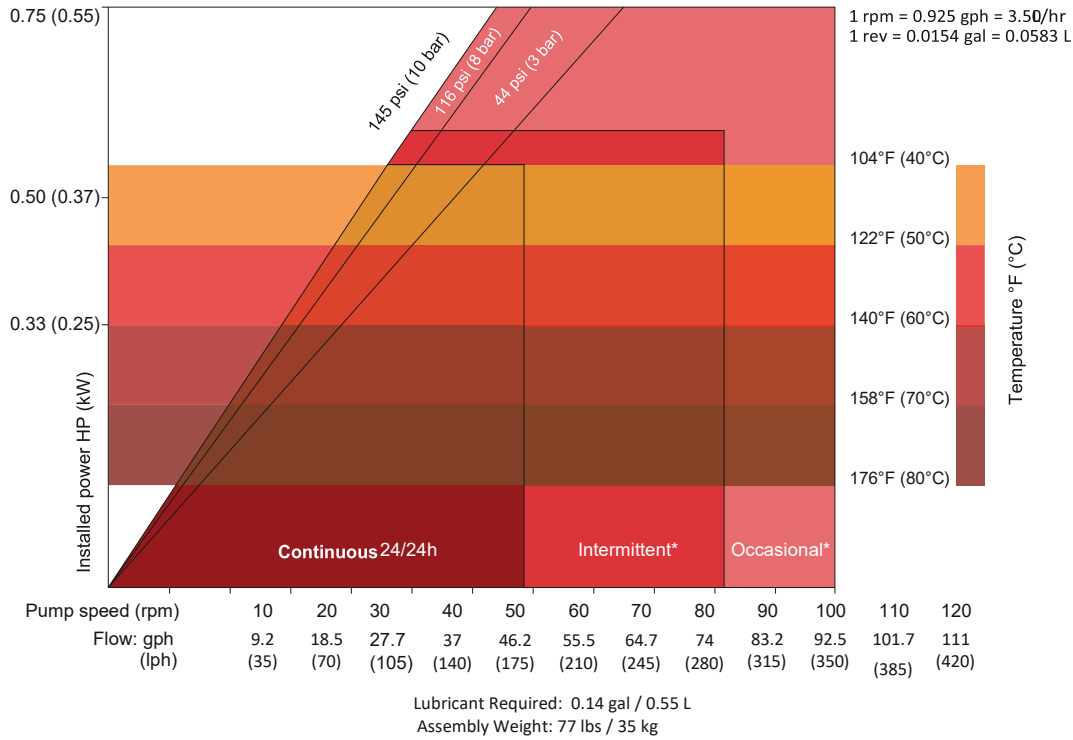

CREST15

Open Flow Pumps / 3 Lobes

DAEPUMPS.COM

info@daepumps.com

(760) 821-8112

CREST15

3 Lobes / Data Sheet

*Intermittent use : minimum one hour stop after 2 hours run / *Occasional use : maximum one hour a day

DIMENSIONS

Inch (mm)

TYPE	A	B	C	D	E	F	G	H	I	J	K	L	M	N	ØO	P	Q
CREST15	2.9 (73)	7.6 (193)	11.7 (297)	5.7 (145)	12.8 (325)	9.8 (249)	11.0 (280)	2.0 (52)	11.8 (300)	13.0 (330)	4xø0.5 (4xø13)	-	1.8 (46)	1.4 (35.5)	0.7 (20 *)	2.8 (70.5)	4.9 (124.8)