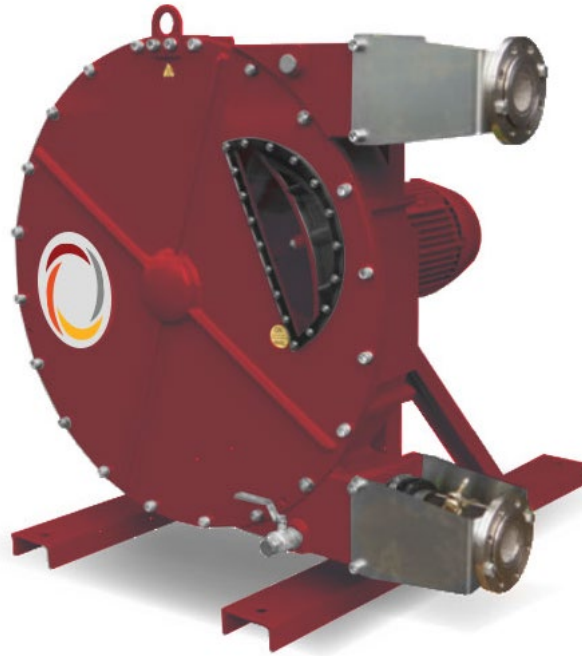

CREST15

Open Flow Pumps / 3 Lobes

DAEPUMPS.COM

info@daepumps.com

(760) 821-8112

CREST15

3 Lobes / Data Sheet

*Intermittent use : minimum one hour stop after 2 hours run / *Occasional use : maximum one hour a day

DIMENSIONS

Inch (mm)

TYPE	A	B	C	D	E	F	G	H	I	J	K	L	M	N	ØO	P	Q
CREST15	2.9 (73)	7.6 (193)	11.7 (297)	5.7 (145)	12.8 (325)	9.8 (249)	11.0 (280)	2.0 (52)	11.8 (300)	13.0 (330)	4xø0.5 (4xø13)	-	1.8 (46)	1.4 (35.5)	0.7 (20 *)	2.8 (70.5)	4.9 (124.8)