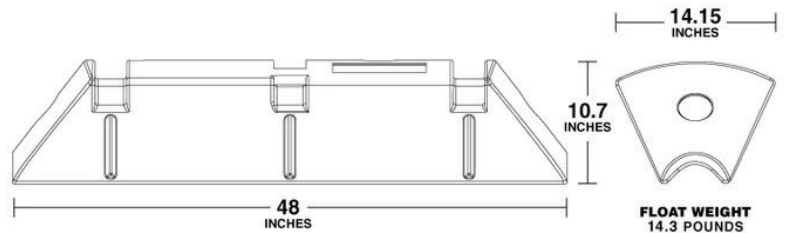

## Hoses & Pipes

*"EZ Connect Floats is a leading provider in designing adjustable, high-quality and versatile models of hose and pipeline floats for use in dredging and marine construction."*

## HOSE FLOATS AND PIPE FLOATS

Modular floats equals a one-size-fits-all solution for hose floatation.

EZ Connect Floats are modular floats for pipes and hoses and are new to the market. Made from ultra-durable polyethylene, our hose floats are designed in a way to maximize shipping efficiency as well as provide for a quick installation on the job site. Our EZ Connect Floats contain no foam inserts, making them more environmentally friendly, with the option to add foam for added buoyancy.

## SPECIFICATION

Pipe Diameter	8 in / 203.2 mm
Float Units	4 set
Submergence at 50%	268 lbs / 121.6 kg

8 inch pipe  
4 float units