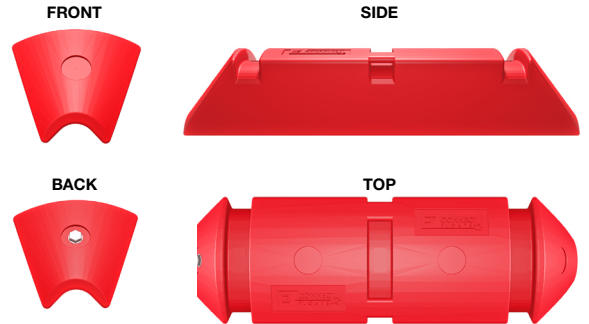

# 8" FLOATS

## Hoses & Pipes

*"EZ Connect Floats is a leading provider in designing adjustable, high-quality and versatile models of hose and pipeline floats for use in dredging and marine construction."*

## HOSE FLOATS AND PIPE FLOATS

Modular floats equals a one-size-fits-all solution for hose floatation.

EZ Connect Floats are modular floats for pipes and hoses and are new to the market. Made from ultra-durable polyethylene, our hose floats are designed in a way to maximize shipping efficiency as well as provide for a quick installation on the job site. Our EZ Connect Floats contain no foam inserts, making them more environmentally friendly, with the option to add foam for added buoyancy.

## SPECIFICATION

Pipe Diameter	8 in / 203.2 mm
Float Units	4 set
Submergence at 50%	268 lbs / 121.6 kg

8 inch pipe  
4 float units